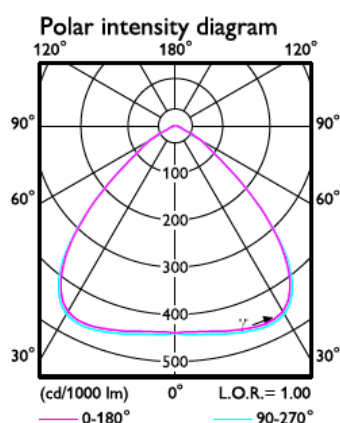

Product Data _ PSD

Types (BY570P)	LED100	LED150	LED200	LED250
Lumen Output (typ.) $\pm 10\%$	10000lm	15000lm	20000lm	25000lm
System Power (typ.) $\pm 10\%$	75W	119W	152W	199W
System Efficacy (typ.) $\pm 10\%$	133lm/W	126lm/W	132lm/W	128lm/W
CCT (typ.)	6500K / 4000K / 5000K			
CRI	> 80			
Color consistency	5 SDCM			
IP/IK rating	IP65/ IK06			
Classification	Class I			
Operation Temperature	-30°C ~ +45°C			
Lifetime (hrs)	70,000 hrs L70B50 @35°C			
Optics	WB / NB / HRO			
UGR	WB 27 / NB 22 / HRO 28			
Input Voltage	220-240V, 50/60 Hz			
Power factor	0.95			
Surge projection	2KV/4KV			
THD	<15%			
Mounting / Installation	Suspension kit included in the box for GM version, chain to be ordered separately Pipe kit included in the box for GC version Optional: Bracket			
Warranty	3 years			
Length x Width (mm)	340 x 236	340 x 236	340 x 272	328 x 320
Height (mm)	110	110	110	130
Weight (KGS)	4.1	4.1	4.4	6.7
Certificate	CCC/CB/EMC/CE/SAA			

Photometry

WB