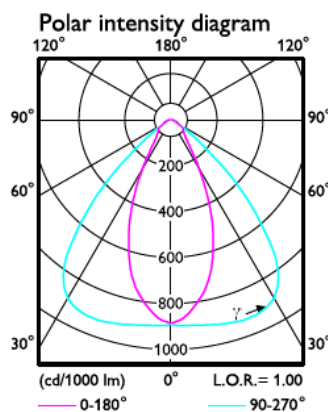

Product Data _ PSD

Types (BY570P)	LED100	LED150	LED200	LED250
Lumen Output (typ.) $\pm 10\%$	10000lm	15000lm	20000lm	25000lm
System Power (typ.) $\pm 10\%$	75W	119W	152W	199W
System Efficacy (typ.) $\pm 10\%$	133lm/W	126lm/W	132lm/W	128lm/W
CCT (typ.)	6500K / 4000K / 5000K			
CRI	> 80			
Color consistency	5 SDCM			
IP/IK rating	IP65/ IK06			
Classification	Class I			
Operation Temperature	-30°C ~ +45°C			
Lifetime (hrs)	70,000 hrs L70B50 @35°C			
Optics	WB / NB / HRO			
UGR	WB 27 / NB 22 / HRO 28			
Input Voltage	220-240V, 50/60 Hz			
Power factor	0.95			
Surge projection	2KV/4KV			
THD	<15%			
Mounting / Installation	Suspension kit included in the box for GM version, chain to be ordered separately Pipe kit included in the box for GC version Optional: Bracket			
Warranty	3 years			
Length x Width (mm)	340 x 236	340 x 236	340 x 272	328 x 320
Height (mm)	110	110	110	130
Weight (KGS)	4.1	4.1	4.4	6.7
Certificate	CCC/CB/EMC/CE/SAA			

Photometry

HRO