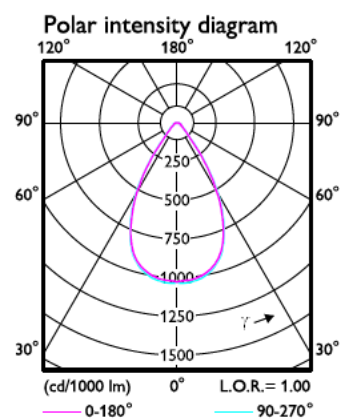

Product Data _ PSD

Types (BY570P)	LED100	LED150	LED200	LED250
Lumen Output (typ.) $\pm 10\%$	10000lm	15000lm	20000lm	25000lm
System Power (typ.) $\pm 10\%$	75W	119W	152W	199W
System Efficacy (typ.) $\pm 10\%$	133lm/W	126lm/W	132lm/W	128lm/W
CCT (typ.)	6500K / 4000K / 5000K			
CRI	> 80			
Color consistency	5 SDCM			
IP/IK rating	IP65/ IK06			
Classification	Class I			
Operation Temperature	-30°C ~ +45°C			
Lifetime (hrs)	70,000 hrs L70B50 @35°C			
Optics	WB / NB / HRO			
UGR	WB 27 / NB 22 / HRO 28			
Input Voltage	220-240V, 50/60 Hz			
Power factor	0.95			
Surge projection	2KV/4KV			
THD	<15%			
Mounting / Installation	Suspension kit included in the box for GM version, chain to be ordered separately Pipe kit included in the box for GC version Optional: Bracket			
Warranty	3 years			
Length x Width (mm)	340 x 236	340 x 236	340 x 272	328 x 320
Height (mm)	110	110	110	130
Weight (KGS)	4.1	4.1	4.4	6.7
Certificate	CCC/CB/EMC/CE/SAA			

Photometry

NB