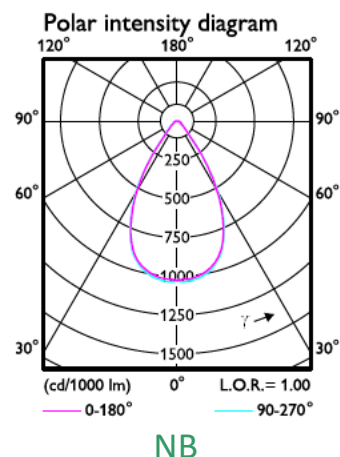

Photometry

Product Data _ PSD

Types (BY570P)	LED100	LED150	LED200	LED250
Lumen Output (typ.) $\pm 10\%$	10000lm	15000lm	20000lm	25000lm
System Power (typ.) $\pm 10\%$	75W	119W	152W	199W
System Efficacy (typ.) $\pm 10\%$	133lm/W	126lm/W	132lm/W	128lm/W
CCT (typ.)	6500K / 4000K / 5000K			
CRI	> 80			
Color consistency	5 SDCM			
IP/IK rating	IP65/ IK06			
Classification	Class I			
Operation Temperature	-30°C ~ +45°C			
Lifetime (hrs)	70,000 hrs L70B50 @35°C			
Optics	WB / NB / HRO			
UGR	WB 27 / NB 22 / HRO 28			
Input Voltage	220-240V, 50/60 Hz			
Power factor	0.95			
Surge projection	2KV/4KV			
THD	<15%			
Mounting / Installation	Suspension kit included in the box for GM version, chain to be ordered separately Pipe kit included in the box for GC version Optional: Bracket			
Warranty	3 years			
Length x Width (mm)	340 x 236	340 x 236	340 x 272	328 x 320
Height (mm)	110	110	110	130
Weight (KGS)	4.1	4.1	4.4	6.7
Certificate	CCC/CB/EMC/CE/SAA			