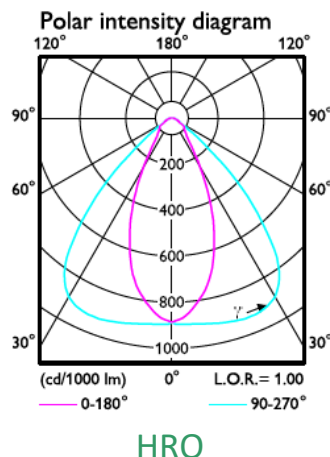

Photometry

Product Data _ PSD

Types (BY570P)	LED100	LED150	LED200	LED250
Lumen Output (typ.) $\pm 10\%$	10000lm	15000lm	20000lm	25000lm
System Power (typ.) $\pm 10\%$	75W	119W	152W	199W
System Efficacy (typ.) $\pm 10\%$	133lm/W	126lm/W	132lm/W	128lm/W
CCT (typ.)	6500K / 4000K / 5000K			
CRI	> 80			
Color consistency	5 SDCM			
IP/IK rating	IP65/ IK06			
Classification	Class I			
Operation Temperature	-30°C ~ +45°C			
Lifetime (hrs)	70,000 hrs L70B50 @35°C			
Optics	WB / NB / HRO			
UGR	WB 27 / NB 22 / HRO 28			
Input Voltage	220-240V, 50/60 Hz			
Power factor	0.95			
Surge projection	2KV/4KV			
THD	<15%			
Mounting / Installation	Suspension kit included in the box for GM version, chain to be ordered separately Pipe kit included in the box for GC version Optional: Bracket			
Warranty	3 years			
Length x Width (mm)	340 x 236	340 x 236	340 x 272	328 x 320
Height (mm)	110	110	110	130
Weight (KGS)	4.1	4.1	4.4	6.7
Certificate	CCC/CB/EMC/CE/SAA			