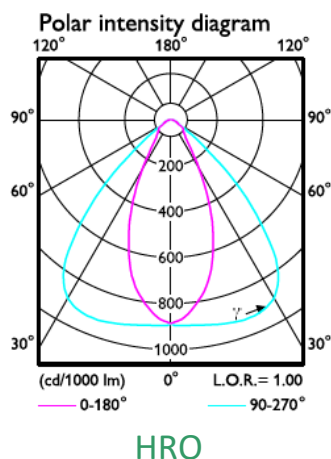

Product Data _ Interact

Types (BY570X)	LED100	LED150	LED200	LED250
Lumen Output (typ.) ±10%	10000lm	15000lm	20000lm	25000lm
System Power (typ.) ±10%	71W	114W	147W	190W
System Efficacy (typ.) ±10%	140lm/W	131lm/W	136lm/W	131lm/W
CCT (typ.)	6500K / 4000K / 5000K			
CRI	> 80			
Color consistency	5 SDCM			
IP/IK rating	IP65/ IK05			
Classification	Class I			
Operation Temperature	-30°C ~ +45°C			
Lifetime (hrs)	70,000 hrs L70B50 @35°C			
Optics	WB / NB / HRO			
UGR	WB 27 / NB 22 / HRO 28			
Input Voltage	220-240V, 50/60 Hz			
Power factor	0.95			
Surge projection	2KV/4KV			
THD	<15%			
Sensor	SNH210 IA (Integrated)			
Mounting / Installation	Suspension kit included in the box for GM version, chain to be ordered separately Pipe kit included in the box for GC version Optional: Bracket			
Warranty	3 years			
Length x Width (mm)	460 x 236	460 x 236	460 x 272	450 x 320
Height (mm)	110	110	110	130
Weight (KGS)	4.1	4.1	4.4	6.7
Certificate	CCC/CB/EMC/CE/SAA/RF			

Photometry