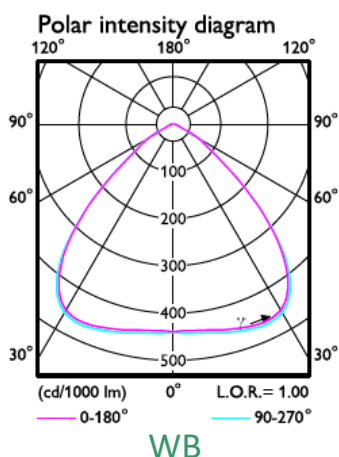

Photometry

Product Data _ PSD

Types (BY570P)	LED100	LED150	LED200	LED250
Lumen Output (typ.) $\pm 10\%$	10000lm	15000lm	20000lm	25000lm
System Power (typ.) $\pm 10\%$	75W	119W	152W	199W
System Efficacy (typ.) $\pm 10\%$	133lm/W	126lm/W	132lm/W	128lm/W
CCT (typ.)	6500K / 4000K / 5000K			
CRI	> 80			
Color consistency	5 SDCM			
IP/IK rating	IP65/ IK06			
Classification	Class I			
Operation Temperature	-30°C ~ +45°C			
Lifetime (hrs)	70,000 hrs L70B50 @35°C			
Optics	WB / NB / HRO			
UGR	WB 27 / NB 22 / HRO 28			
Input Voltage	220-240V, 50/60 Hz			
Power factor	0.95			
Surge projection	2KV/4KV			
THD	<15%			
Mounting / Installation	Suspension kit included in the box for GM version, chain to be ordered separately Pipe kit included in the box for GC version Optional: Bracket			
Warranty	3 years			
Length x Width (mm)	340 x 236	340 x 236	340 x 272	328 x 320
Height (mm)	110	110	110	130
Weight (KGS)	4.1	4.1	4.4	6.7
Certificate	CCC/CB/EMC/CE/SAA			