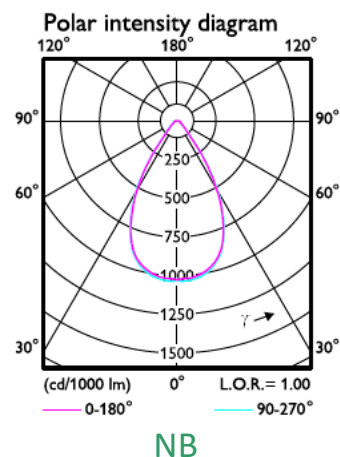

Product Data _ Interact

Types (BY570X)	LED100	LED150	LED200	LED250
Lumen Output (typ.) ±10%	10000lm	15000lm	20000lm	25000lm
System Power (typ.) ±10%	71W	114W	147W	190W
System Efficacy (typ.) ±10%	140lm/W	131lm/W	136lm/W	131lm/W
CCT (typ.)	6500K / 4000K / 5000K			
CRI	> 80			
Color consistency	5 SDCM			
IP/IK rating	IP65/ IK05			
Classification	Class I			
Operation Temperature	-30°C ~ +45°C			
Lifetime (hrs)	70,000 hrs L70B50 @35°C			
Optics	WB / NB / HRO			
UGR	WB 27 / NB 22 / HRO 28			
Input Voltage	220-240V, 50/60 Hz			
Power factor	0.95			
Surge projection	2KV/4KV			
THD	<15%			
Sensor	SNH210 IA (Integrated)			
Mounting / Installation	Suspension kit included in the box for GM version, chain to be ordered separately Pipe kit included in the box for GC version Optional: Bracket			
Warranty	3 years			
Length x Width (mm)	460 x 236	460 x 236	460 x 272	450 x 320
Height (mm)	110	110	110	130
Weight (KGS)	4.1	4.1	4.4	6.7
Certificate	CCC/CB/EMC/CE/SAA/RF			

Photometry