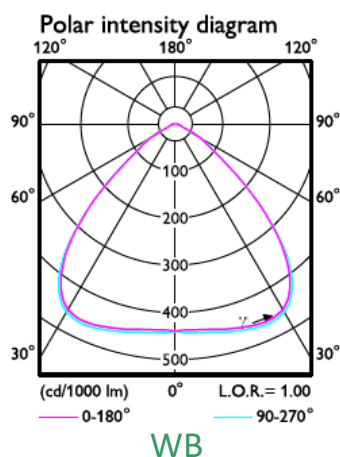

Product Data _ Interact

Types (BY570X)	LED100	LED150	LED200	LED250
Lumen Output (typ.) ±10%	10000lm	15000lm	20000lm	25000lm
System Power (typ.) ±10%	71W	114W	147W	190W
System Efficacy (typ.) ±10%	140lm/W	131lm/W	136lm/W	131lm/W
CCT (typ.)	6500K / 4000K / 5000K			
CRI	> 80			
Color consistency	5 SDCM			
IP/IK rating	IP65/ IK05			
Classification	Class I			
Operation Temperature	-30°C ~ +45°C			
Lifetime (hrs)	70,000 hrs L70B50 @35°C			
Optics	WB / NB / HRO			
UGR	WB 27 / NB 22 / HRO 28			
Input Voltage	220-240V, 50/60 Hz			
Power factor	0.95			
Surge projection	2KV/4KV			
THD	<15%			
Sensor	SNH210 IA (Integrated)			
Mounting / Installation	Suspension kit included in the box for GM version, chain to be ordered separately Pipe kit included in the box for GC version Optional: Bracket			
Warranty	3 years			
Length x Width (mm)	460 x 236	460 x 236	460 x 272	450 x 320
Height (mm)	110	110	110	130
Weight (KGS)	4.1	4.1	4.4	6.7
Certificate	CCC/CB/EMC/CE/SAA/RF			

Photometry