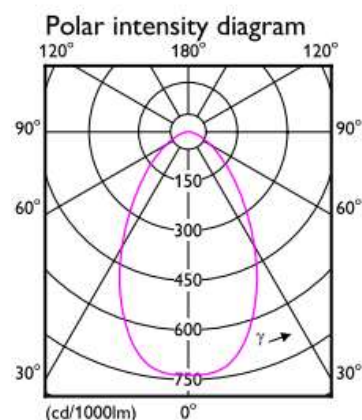

Product Data

Types (BY518P PSU)	LED110	LED160	LED210	LED260	LED300
Lumen Output (typ.)	11000lm	16000lm	21000lm	26000lm	30000lm
System Power (typ.)	77W	115W	154W	187W	207W
Tolerance	-10%/+10%				
System Efficacy (typ.)	143lm/W	139lm/W	137lm/W	139lm/W	143lm/W
CCT (typ.)	CW (6500K)/ NW (4000K)				
CRI	> 80				
Color consistency	5 SDCM				
IP/IK rating	IP65 / IK06				
Classification	Class I				
Operation Temperature	-20°C to +45°C (Ta35°C)				
Lifetime	50Khrs L70B50 @35°C				
Optics	WB; NB				
Reflector Accessory	BY698Z S G2		BY698Z M G2		BY698Z L G2
Input Voltage	220-240V, 50/60 Hz				
Power factor	0.9				
Surge projection	2KV/4KV				
THD	<15% (for >15000lm)				
Mounting / Installation	Suspension (Loop/Pipe); Surfaced (Bracket)				
	(Loop default included in the box for GM version, NOT included in the box for GC version);				
	Optional: Pipe; Bracket				
Warranty	3 years				
Diameter (mm)	Φ278	Φ278	Φ305	Φ358	Φ416
Height (mm)	89	89	99	99	99
Weight (KGS)	1.9	1.9	2.3	3	3.7
Certification	CCC/CB/EMC/CE				

Photometry

NB