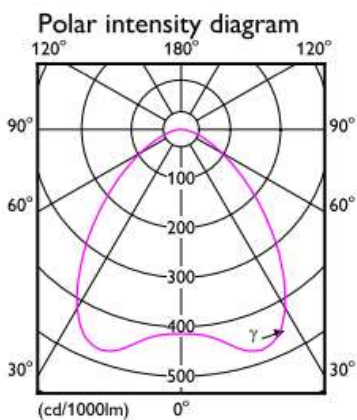

Product Data

Types (BY518P PSU)	LED110	LED160	LED210	LED260	LED300
Lumen Output (typ.)	11000lm	16000lm	21000lm	26000lm	30000lm
System Power (typ.)	77W	115W	154W	187W	207W
Tolerance	-10%/+10%				
System Efficacy (typ.)	143lm/W	139lm/W	137lm/W	139lm/W	143lm/W
CCT (typ.)	CW (6500K)/ NW (4000K)				
CRI	> 80				
Color consistency	5 SDCM				
IP/IK rating	IP65 / IK06				
Classification	Class I				
Operation Temperature	-20°C to +45°C (Ta35°C)				
Lifetime	50Khrs L70B50 @35°C				
Optics	WB; NB				
Reflector Accessory	BY698Z S G2		BY698Z M G2		BY698Z L G2
Input Voltage	220-240V, 50/60 Hz				
Power factor	0.9				
Surge projection	2KV/4KV				
THD	<15% (for >15000lm)				
Mounting / Installation	Suspension (Loop/Pipe); Surfaced (Bracket)				
	(Loop default included in the box for GM version, NOT included in the box for GC version);				
	Optional: Pipe; Bracket				
Warranty	3 years				
Diameter (mm)	Φ278	Φ278	Φ305	Φ358	Φ416
Height (mm)	89	89	99	99	99
Weight (KGS)	1.9	1.9	2.3	3	3.7
Certification	CCC/CB/EMC/CE				

Photometry

WB