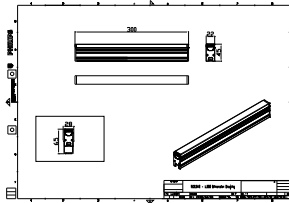

Application conditions

Ambient temperature range	-40 to +50 °C
---------------------------	---------------

Product data

Full product code	911401779022
Order product name	BCS340 12LED 27K 24V OC L30
Order code	911401779022
Numerator - Quantity Per Pack	1
Numerator - Packs per outer box	48
Material Nr. (12NC)	911401779022
Copy Net Weight (Piece)	0.239 kg

Dimensional drawing

BCS340 12LED 27K 24V OC L30