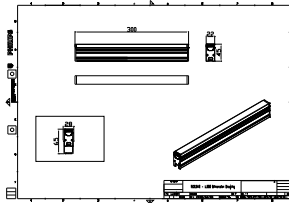

Initial performance (IEC compliant)

Initial luminous flux (system flux)	145 lm
Luminous flux tolerance	+/-10%
Initial LED luminaire efficacy	48 lm/W
Init. Corr. Color Temperature	3000 K
Init. Color Rendering Index	80
Initial input power	3 W
Power consumption tolerance	+/-10%

Application conditions

Ambient temperature range	-40 to +50 °C

Product data

Full product code	911401779042
Order product name	BCS340 12LED 30K 24V OC L30
Order code	911401779042
Numerator - Quantity Per Pack	1
Numerator - Packs per outer box	48
Material Nr. (12NC)	911401779042
Copy Net Weight (Piece)	0.239 kg

Dimensional drawing

BCS340 12LED 30K 24V OC L30