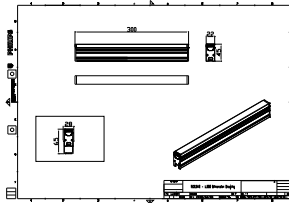

Application conditions

Ambient temperature range	-40 to +50 °C
---------------------------	---------------

Product data

Full product code	911401779062
Order product name	BCS340 12LED 40K 24V OC L30
Order code	911401779062
Numerator - Quantity Per Pack	1
Numerator - Packs per outer box	48
Material Nr. (12NC)	911401779062
Copy Net Weight (Piece)	0.239 kg

Dimensional drawing

BCS340 12LED 40K 24V OC L30