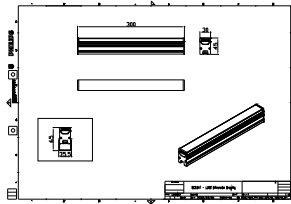

## Dimensional drawing

BCS341 18LED 27K 24V OC L30