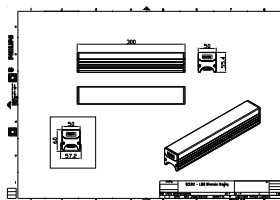

Initial performance (IEC compliant)

Initial luminous flux (system flux)	480 lm
Luminous flux tolerance	+/-10%
Initial LED luminaire efficacy	64 lm/W
Init. Corr. Color Temperature	- K
Init. Color Rendering Index	80
Initial input power	7.5 W
Power consumption tolerance	+/-10%

Application conditions

Ambient temperature range	-40 to +50 °C

Product data

Full product code	871951453709599
Order product name	BCS342 36LED 27K 24V OC L30
EAN/UPC - Product	8719514537095
Order code	911401704223
Numerator - Quantity Per Pack	1
Numerator - Packs per outer box	32
Material Nr. (12NC)	911401704223
Net Weight (Piece)	0.400 kg

Dimensional drawing

BCS342 36LED 27K 24V OC L30