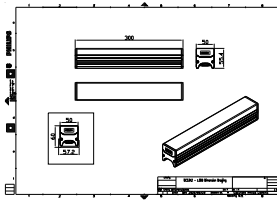

Initial performance (IEC compliant)

Initial luminous flux (system flux)	510 lm
Luminous flux tolerance	+/-10%
Initial LED luminaire efficacy	68 lm/W
Init. Corr. Color Temperature	- K
Init. Color Rendering Index	80
Initial input power	7.5 W
Power consumption tolerance	+/-10%

Application conditions

Ambient temperature range	-40 to +50 °C

Product data

Full product code	871951453715699
Order product name	BCS342 36LED 40K 24V OC L30
EAN/UPC - Product	8719514537156
Order code	911401704283
Numerator - Quantity Per Pack	1
Numerator - Packs per outer box	32
Material Nr. (12NC)	911401704283
Net Weight (Piece)	0.400 kg

Dimensional drawing

BCS342 36LED 40K 24V OC L30