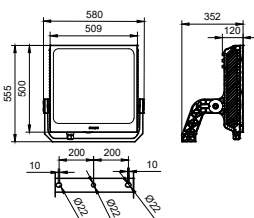

Controls and dimming	
Dimmable	Yes
Mechanical and housing	
Housing Material	Aluminum die cast
Optical cover/lens material	Polycarbonate
Overall length	580 mm
Overall width	555 mm
Overall height	352 mm
Effective projected area	0.25 m ²
Color	Gray

Application conditions

Ambient temperature range	-40 to +50 °C
---------------------------	---------------

Product data

Full product code	911401642706
-------------------	--------------

Order product name	BVP680 LED1620/957 1620W 200-242V S5
Order code	911401642706
Numerator - Quantity Per Pack	1
Numerator - Packs per outer box	1
Material Nr. (12NC)	911401642706
Copy Net Weight (Piece)	17.700 kg

Dimensional drawing

BVP680 LED1620/957 1620W 200-242V S5