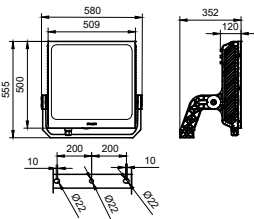

Controls and dimming	
Dimmable	Yes
Mechanical and housing	
Housing Material	Aluminum die cast
Optical cover/lens material	Polycarbonate
Overall length	580 mm
Overall width	555 mm
Overall height	352 mm
Effective projected area	0.25 m ²
Color	Gray

Application conditions

Ambient temperature range	-40 to +50 °C
---------------------------	---------------

Product data

Full product code	911401643006
-------------------	--------------

Order product name	BVP680 LED1620/957 1620W 230-400V S5
Order code	911401643006
Numerator - Quantity Per Pack	1
Numerator - Packs per outer box	1
Material Nr. (12NC)	911401643006
Copy Net Weight (Piece)	17.700 kg

Dimensional drawing

BVP680 LED1620/957 1620W 230-400V S5