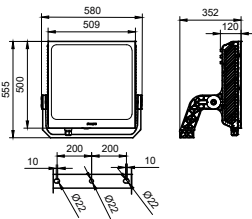

SportsStar Gen2

Luminous flux tolerance	+/-7%
Initial LED luminaire efficacy	100 lm/W
Init. Corr. Color Temperature	5700 K
Init. Color Rendering Index	>90
Initial input power	1620 W
Power consumption tolerance	+/-10%

Application conditions

Ambient temperature range	-40 to +50 °C

Product data

Full product code	911401643106

Order product name	BVP680 LED1620/957 1620W 230-400V S7
Order code	911401643106
Numerator - Quantity Per Pack	1
Numerator - Packs per outer box	1
Material Nr. (12NC)	911401643106
Copy Net Weight (Piece)	17.700 kg

Dimensional drawing

BVP680 LED1620/957 1620W 230-400V S7