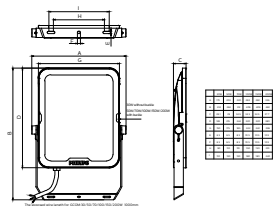

SmartBright Floodlight G2 BVP151

Luminous flux tolerance	+/-10%
Initial LED luminaire efficacy	105 lm/W
Init. Corr. Color Temperature	6500 K
Init. Color Rendering Index	>80
Initial chromaticity	(0.313, 0.337) SDCM <5
Initial input power	70 W
Power consumption tolerance	+/-10%

Application conditions

Ambient temperature range	-25 to +40 °C

Product data

Full product code	871951454512099

Order product name	BVP151 LED73/CW PSU 70W AWB G2 GM
EAN/UPC - Product	8719514545120
Order code	911401892683
Numerator - Quantity Per Pack	1
Numerator - Packs per outer box	6
Material Nr. (12NC)	911401892683
Net Weight (Piece)	1.810 kg

Dimensional drawing

BVP151 AWB

BVP151 LED73/CW PSU 70W AWB G2 GM