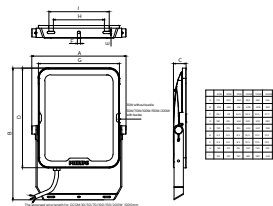

SmartBright Floodlight G2 BVP151

Luminous flux tolerance	+/-10%
Initial LED luminaire efficacy	105 lm/W
Init. Corr. Color Temperature	4000 K
Init. Color Rendering Index	>80
Initial chromaticity	(0.380, 0.380) SDCM <5
Initial input power	70 W
Power consumption tolerance	+/-10%

Application conditions

Ambient temperature range	-25 to +40 °C

Product data

Full product code	871951454513799

Order product name	BVP151 LED73/NW PSU 70W AWB G2 GM
EAN/UPC - Product	8719514545137
Order code	911401892583
Numerator - Quantity Per Pack	1
Numerator - Packs per outer box	6
Material Nr. (12NC)	911401892583
Net Weight (Piece)	1.810 kg

Dimensional drawing

BVP151 AWB

BVP151 LED73/NW PSU 70W AWB G2 GM