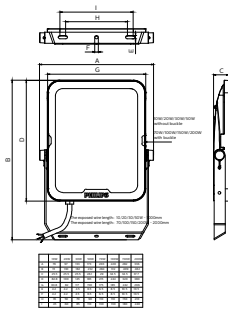

SmartBright Floodlight G2 BVP151

Luminous flux tolerance	+/-10%
Initial LED luminaire efficacy	120 lm/W
Init. Corr. Color Temperature	6500 K
Init. Color Rendering Index	>80
Initial chromaticity	(0.313, 0.337) SDCM <5
Initial input power	70 W
Power consumption tolerance	+/-10%

Application conditions

Ambient temperature range	-25 to +40 °C

Product data

Full product code	692382864858999

Order product name	BVP151 LED84/CW PSU 70W SWB G2 CN
EAN/UPC - Product	6923828648589
Order code	911401865083
Numerator - Quantity Per Pack	1
Numerator - Packs per outer box	10
Material Nr. (12NC)	911401865083
Net Weight (Piece)	1.260 kg

Dimensional drawing

BVP151 LED84/CW PSU 70W SWB G2 CN