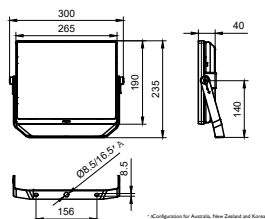

Application conditions

Ambient temperature range	-40 to +45 °C
---------------------------	---------------

Product data

Full product code	871951454686899
-------------------	-----------------

Order product name	BVP173 LED78/CW 70W WB GREY CE
EAN/UPC – product	8719514546868
Order code	911401691307
SAP numerator – quantity per pack	1
Numerator – packs per outer box	8
SAP material	911401691307
Copy Net Weight (Piece)	1.890 kg

Dimensional drawing

BVP173 LED78/CW 70W WB GREY CE