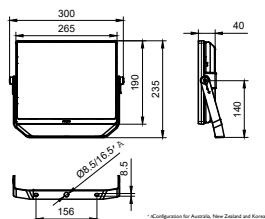

Application conditions

Ambient temperature range	-40 to +45 °C
---------------------------	---------------

Product data

Full product code	871951454683799
-------------------	-----------------

Order product name	BVP173 LED78/NW 70W WB GREY CE
EAN/UPC – product	8719514546837
Order code	911401690907
SAP numerator – quantity per pack	1
Numerator – packs per outer box	8
SAP material	911401690907
Copy Net Weight (Piece)	1.890 kg

Dimensional drawing

BVP173 LED78/NW 70W WB GREY CE