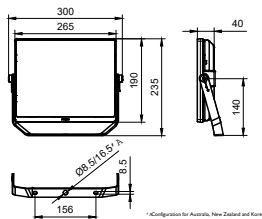

Application conditions

Ambient temperature range	-40 to +45 °C
---------------------------	---------------

Product data

Full product code	871951454680699
-------------------	-----------------

Order product name	BVP173 LED78/WW 70W WB GREY CE
EAN/UPC – product	8719514546806
Order code	911401690507
SAP numerator – quantity per pack	1
Numerator – packs per outer box	8
SAP material	911401690507
Copy Net Weight (Piece)	1.890 kg

Dimensional drawing

BVP173 LED78/WW 70W WB GREY CE