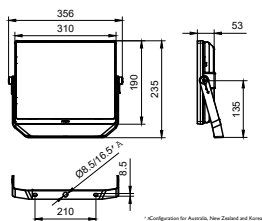

Application conditions

Ambient temperature range	-40 to +45 °C
---------------------------	---------------

Product data

Full product code	871951454677699
-------------------	-----------------

Order product name	BVP174 LED112/CW 100W WB GREY CE
EAN/UPC – product	8719514546776
Order code	911401690107
SAP numerator – quantity per pack	1
Numerator – packs per outer box	6
SAP material	911401690107
Copy Net Weight (Piece)	2.490 kg

Dimensional drawing

BVP174 LED112/CW 100W WB GREY CE