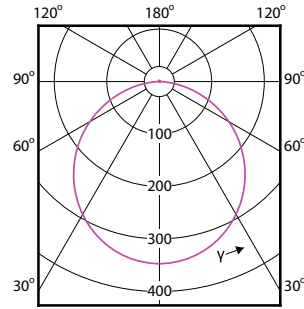

Essential SmartBright LED Downlight