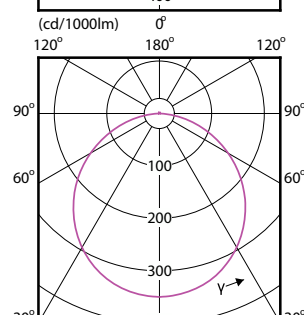

Essential SmartBright LED Downlight