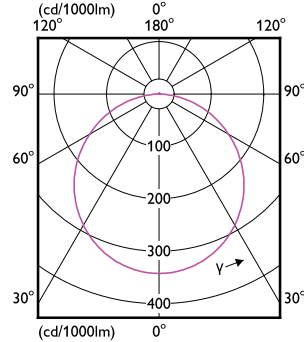

Essential SmartBright LED Downlight