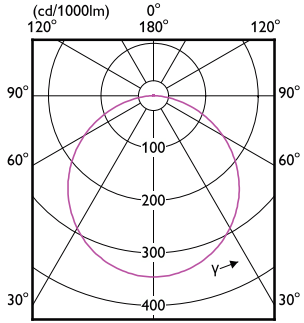

Essential SmartBright LED Downlight