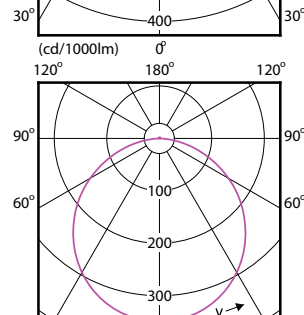

Essential SmartBright LED Downlight