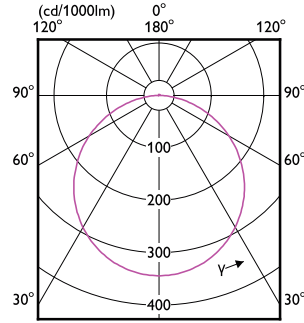

Essential SmartBright LED Downlight