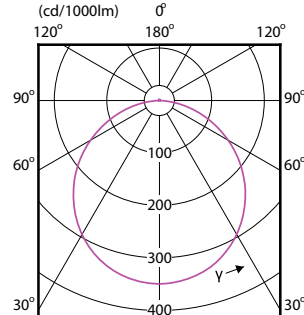

Essential SmartBright LED Downlight