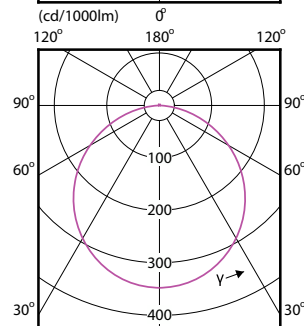

Essential SmartBright LED Downlight