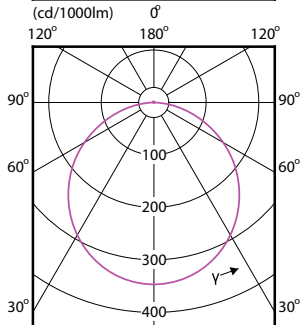

Essential SmartBright LED Downlight