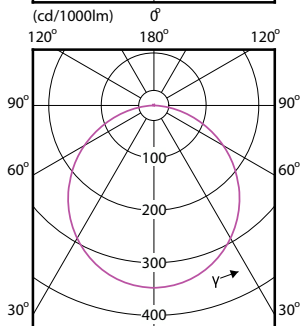

Essential SmartBright LED Downlight