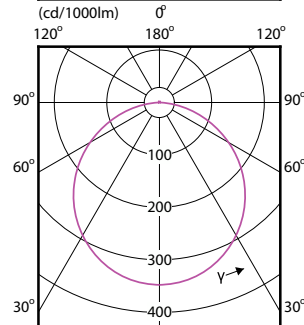

Essential SmartBright LED Downlight