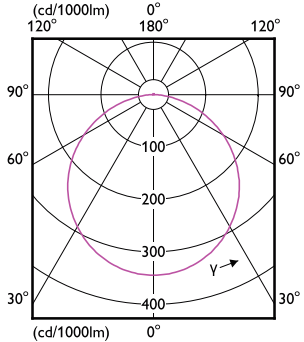

Essential SmartBright LED Downlight