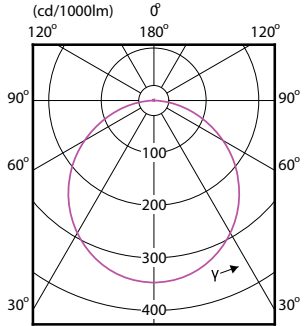

Essential SmartBright LED Downlight