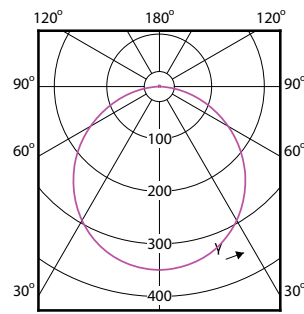

Essential SmartBright LED Downlight