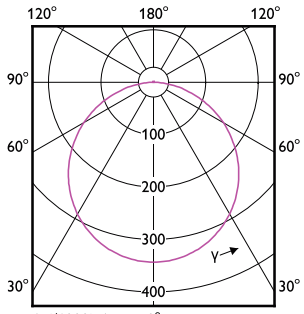

Essential SmartBright LED Downlight