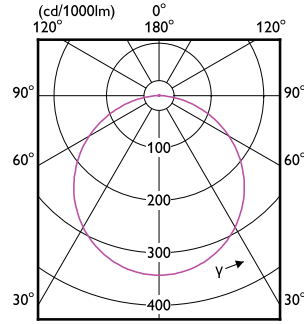

Essential SmartBright LED Downlight