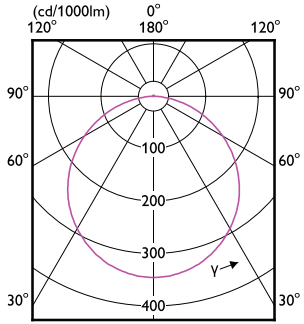

Essential SmartBright LED Downlight