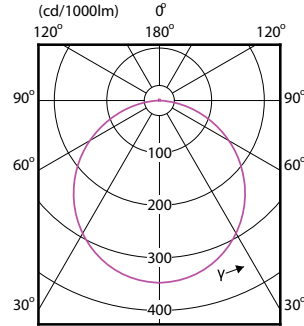

Essential SmartBright LED Downlight