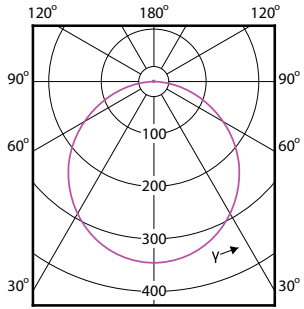

Essential SmartBright LED Downlight