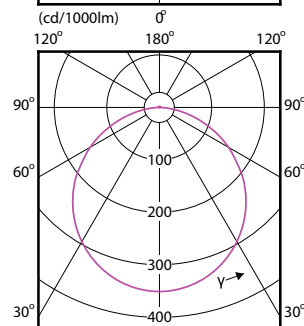

Essential SmartBright LED Downlight