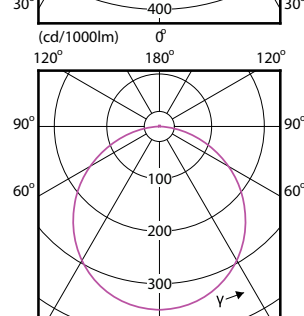

Essential SmartBright LED Downlight