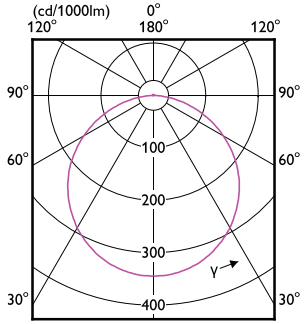

Essential SmartBright LED Downlight