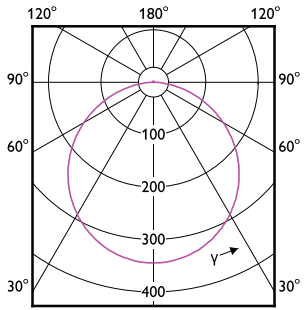

Essential SmartBright LED Downlight