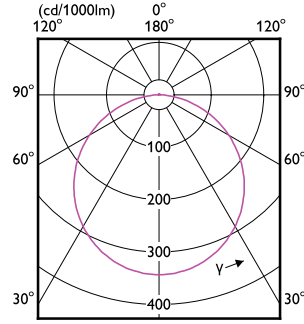

Essential SmartBright LED Downlight