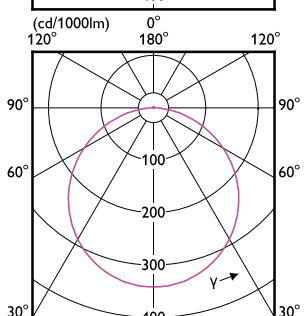

Essential SmartBright LED Downlight