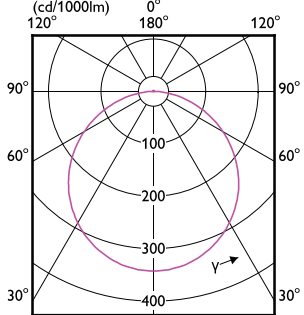

Essential SmartBright LED Downlight