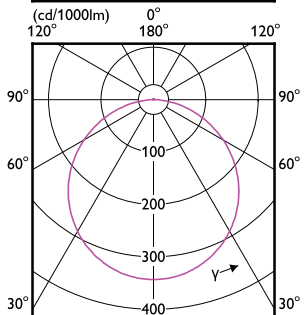

Essential SmartBright LED Downlight