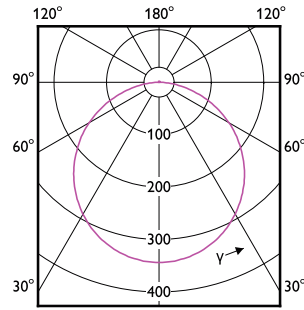

Essential SmartBright LED Downlight