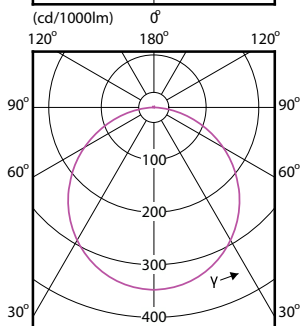

Essential SmartBright LED Downlight