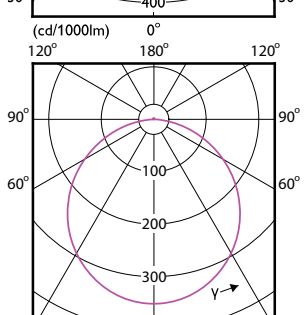

Essential SmartBright LED Downlight