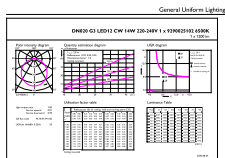

Photometric data

Downlight DN020 G3 CW 14W D150

Downlight DN020 G3 CW 14W D150