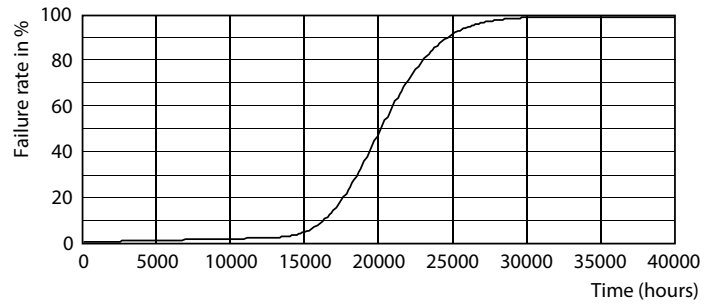

L70B50 20K-LED