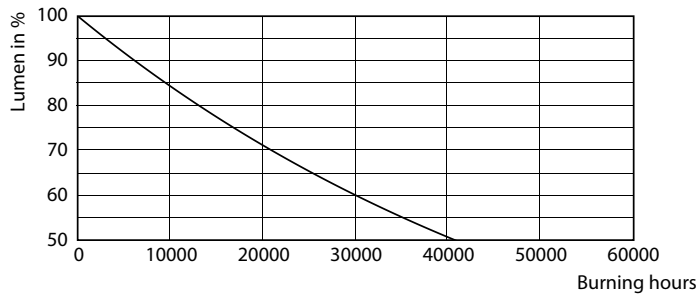

Essential SmartBright LED Downlight

Lifetime

L70B50 20K-LMP