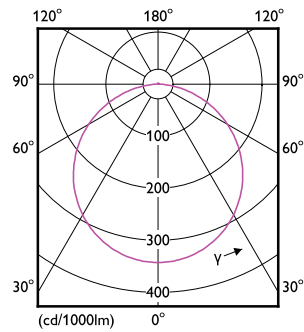

Downlight DN020 G3 CW 14W D150

Downlight DN020 G3 CW 14W D150