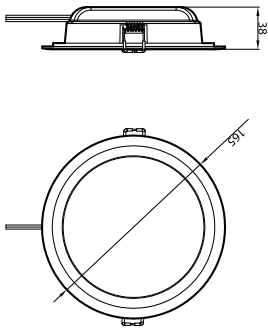

Essential SmartBright LED Downlight

Power consumption tolerance	+/-10%
Over time performance (IEC compliant)	
Driver failure rate at 5,000 hours	1.6 %
Median useful life L70B50	20000 h
Application conditions	
Ambient temperature range	-20 to +40 °C
Product data	
Full product code	871869977935100

Order product name	DN020B G3 LED12/CW 14W 220-240V D150 GM
EAN/UPC – product	8718699779351
Order code	929002510208
SAP numerator – quantity per pack	1
Numerator – packs per outer box	30
SAP material	929002510208
Net Weight (Piece)	0.135 kg

Dimensional drawing

DN020B G3 LED12/CW 14W 220-240V D150 GM