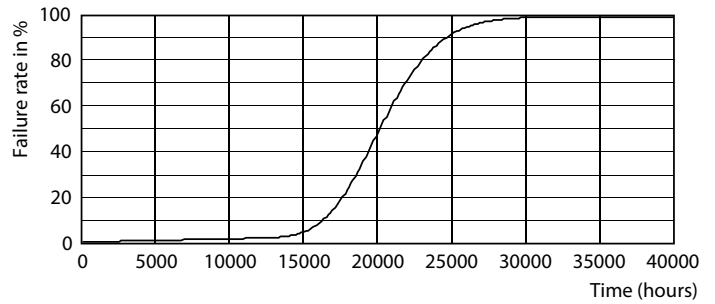

Essential SmartBright LED Downlight

Lifetime

L70B50 20K-LMP

L70B50 20K-LED