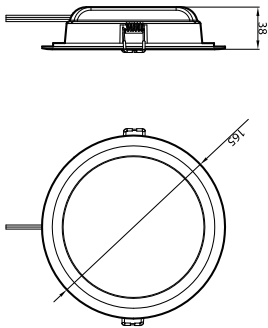

Essential SmartBright LED Downlight

Power consumption tolerance	+/-10%
Over time performance (IEC compliant)	
Driver failure rate at 5,000 hours	1.6 %
Median useful life L70B50	20000 h
Application conditions	
Ambient temperature range	-20 to +40 °C
Product data	
Full product code	871869977931300

Order product name	DN020B G3 LED12/WW 14W 220-240V D150 GM
EAN/UPC – product	8718699779313
Order code	929002510008
SAP numerator – quantity per pack	1
Numerator – packs per outer box	30
SAP material	929002510008
Net Weight (Piece)	0.135 kg

Dimensional drawing

DN020B G3 LED12/WW 14W 220-240V D150 GM