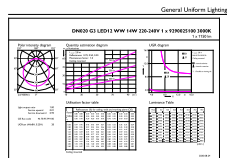

Photometric data

Downlight DN020 G3 WW 14W D150

Downlight DN020 G3 WW 14W D150