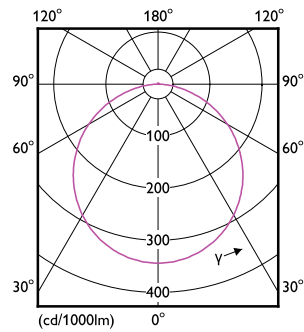

Downlight DN020 G3 WW 14W D150

Downlight DN020 G3 WW 14W D150