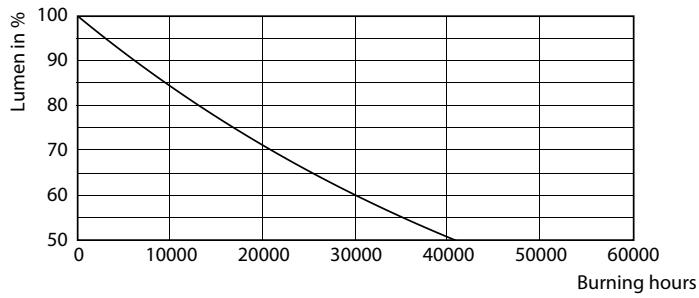

Initial performance (IEC compliant)	
Initial luminous flux (system flux)	1500 lm
Initial LED luminaire efficacy	83.00 lm/W
Lamp colour temperature	4000 K
Colour Rendering Index	80
Initial chromaticity	(0.3818, 0.3797) 6
Initial input power	18 W

Dimensional drawing

DN020B G3 LED15/NW 18W 220-240V D175 GM

Photometric data

Downlight DN020 G3 NW 18W D175 GM

Downlight DN020 G3 NW 18W D175 GM

Essential SmartBright LED Downlight

Lifetime

L70B50 20K-LMP