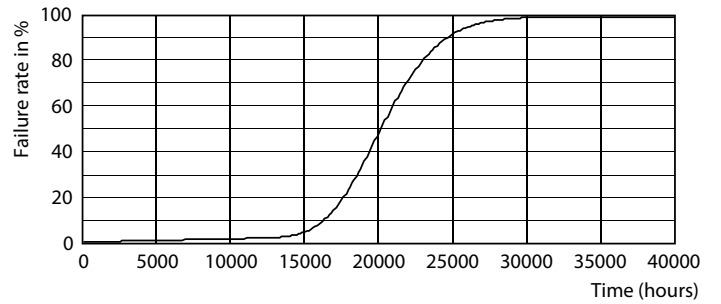

Dimensional drawing

DN020B G3 LED15/NW 18W 220-240V D175 GM

Photometric data

Downlight DN020 G3 NW 18W D175 GM

Downlight DN020 G3 NW 18W D175 GM

Essential SmartBright LED Downlight

Lifetime

L70B50 20K-LMP