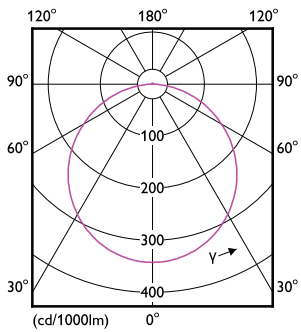

Optical cover/lens finish	Frosted
Overall length	225 mm
Overall width	225 mm
Overall height	38 mm
Overall diameter	190 mm
Colour	White
Dimensions (height x width x depth)	38 x 225 x 225 mm

Approval and application	
Ingress protection code	IP20 [Finger-protected]
Mech. impact protection code	IK03 [0.3 J]

Dimensional drawing

DN020B G3 LED15/NW 18W 220-240V D175 GM

Photometric data

Downlight DN020 G3 NW 18W D175 GM

Downlight DN020 G3 NW 18W D175 GM

Essential SmartBright LED Downlight

Lifetime

L70B50 20K-LMP