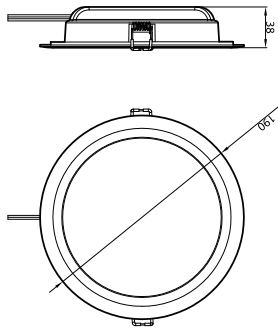

Essential SmartBright LED Downlight

Power consumption tolerance	+/-10%
Over time performance (IEC compliant)	
Driver failure rate at 5,000 hours	1.6 %
Median useful life L70B50	20000 h
Application conditions	
Ambient temperature range	-20 to +40 °C
Product data	
Full product code	871869977939900

Order product name	DN020B G3 LED15/NW 18W 220-240V D175 GM
EAN/UPC – product	8718699779399
Order code	929002510408
SAP numerator – quantity per pack	1
Numerator – packs per outer box	30
SAP material	929002510408
Net Weight (Piece)	0.180 kg

Dimensional drawing

DN020B G3 LED15/NW 18W 220-240V D175 GM