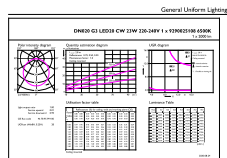

Optical cover/lens finish	Frosted
Overall length	105 mm
Overall width	105 mm
Overall height	38 mm
Overall diameter	225 mm
Colour	White
Dimensions (height x width x depth)	38 x 105 x 105 mm
Approval and application	
Ingress protection code	IP20 [Finger-protected]
Mech. impact protection code	IK03 [0.3 J]
Initial performance (IEC compliant)	
Initial luminous flux (system flux)	2000 lm
Initial LED luminaire efficacy	86.00 lm/W
Lamp colour temperature	6500 K
Colour Rendering Index	80
Initial chromaticity	(0.3123, 0.3283) 6
Initial input power	23 W

Order product name	DN020B G3 LED20/CW 23W 220-240V D200 GM
EAN/UPC – product	8718699779474
Order code	929002510808
SAP numerator – quantity per pack	1
Numerator – packs per outer box	30
SAP material	929002510808
Net Weight (Piece)	0.235 kg

Dimensional drawing

DN020B G3 LED20/CW 23W 220-240V D200 GM

Photometric data

General Uniform Lighting

Downlight DN020 G3 CW 23W D200 GM

Downlight DN020 G3 CW 23W D200 GM

Essential SmartBright LED Downlight

Lifetime