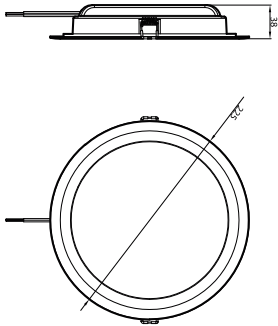

Essential SmartBright LED Downlight

Power consumption tolerance	+/-10%
Over time performance (IEC compliant)	
Driver failure rate at 5,000 hours	1.6 %
Median useful life L70B50	20000 h
Application conditions	
Ambient temperature range	-20 to +40 °C
Product data	
Full product code	871869977947400

Order product name	DN020B G3 LED20/CW 23W 220-240V D200 GM
EAN/UPC – product	8718699779474
Order code	929002510808
SAP numerator – quantity per pack	1
Numerator – packs per outer box	30
SAP material	929002510808
Net Weight (Piece)	0.235 kg

Dimensional drawing

DN020B G3 LED20/CW 23W 220-240V D200 GM

Photometric data

General Uniform Lighting