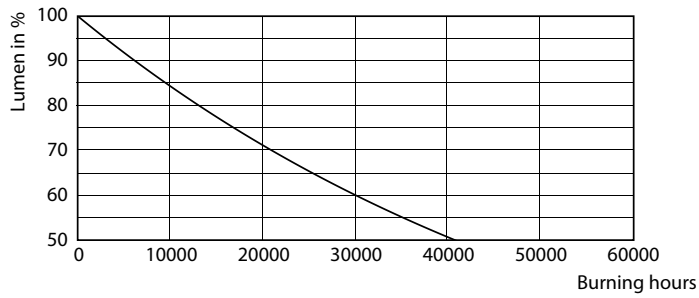

Optical cover/lens finish	Frosted
Overall length	105 mm
Overall width	105 mm
Overall height	38 mm
Overall diameter	225 mm
Colour	White
Dimensions (height x width x depth)	38 x 105 x 105 mm
Approval and application	
Ingress protection code	IP20 [Finger-protected]
Mech. impact protection code	IK03 [0.3 J]
Initial performance (IEC compliant)	
Initial luminous flux (system flux)	2000 lm
Initial LED luminaire efficacy	86.00 lm/W
Lamp colour temperature	6500 K
Colour Rendering Index	80
Initial chromaticity	(0.3123, 0.3283) 6
Initial input power	23 W

Dimensional drawing

DN020B G3 LED20/CW 23W 220-240V D200 GM

Photometric data

General Uniform Lighting

Downlight DN020 G3 CW 23W D200 GM

Downlight DN020 G3 CW 23W D200 GM

Essential SmartBright LED Downlight

Lifetime