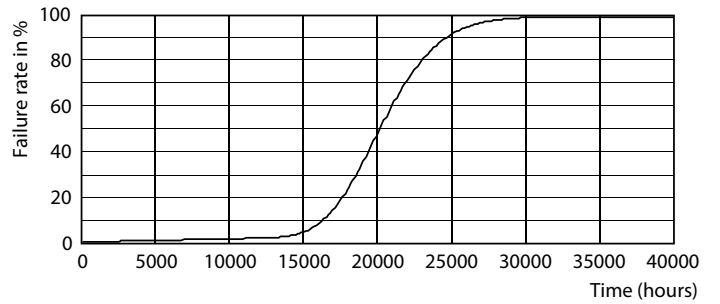

Optical cover/lens finish	Frosted
Overall length	105 mm
Overall width	105 mm
Overall height	38 mm
Overall diameter	225 mm
Colour	White
Dimensions (height x width x depth)	38 x 105 x 105 mm
Approval and application	
Ingress protection code	IP20 [Finger-protected]
Mech. impact protection code	IK03 [0.3 J]
Initial performance (IEC compliant)	
Initial luminous flux (system flux)	2000 lm
Initial LED luminaire efficacy	86.00 lm/W
Lamp colour temperature	6500 K
Colour Rendering Index	80
Initial chromaticity	(0.3123, 0.3283) 6
Initial input power	23 W

Dimensional drawing

DN020B G3 LED20/CW 23W 220-240V D200 GM

Photometric data

General Uniform Lighting

Downlight DN020 G3 CW 23W D200 GM

Downlight DN020 G3 CW 23W D200 GM

Essential SmartBright LED Downlight

Lifetime