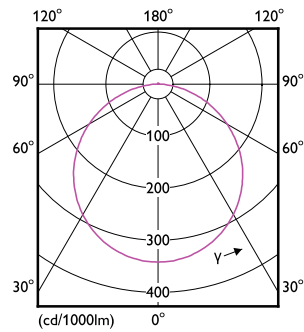

Optical cover/lens finish	Frosted
Overall length	105 mm
Overall width	105 mm
Overall height	38 mm
Overall diameter	225 mm
Colour	White
Dimensions (height x width x depth)	38 x 105 x 105 mm
Approval and application	
Ingress protection code	IP20 [Finger-protected]
Mech. impact protection code	IK03 [0.3 J]
Initial performance (IEC compliant)	
Initial luminous flux (system flux)	2000 lm
Initial LED luminaire efficacy	86.00 lm/W
Lamp colour temperature	6500 K
Colour Rendering Index	80
Initial chromaticity	(0.3123, 0.3283) 6
Initial input power	23 W

Dimensional drawing

DN020B G3 LED20/CW 23W 220-240V D200 GM

Photometric data

General Uniform Lighting

Downlight DN020 G3 CW 23W D200 GM

Downlight DN020 G3 CW 23W D200 GM

Essential SmartBright LED Downlight

Lifetime