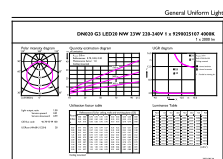

Optical cover/lens finish	Frosted
Overall length	105 mm
Overall width	105 mm
Overall height	38 mm
Overall diameter	225 mm
Colour	White
Dimensions (height x width x depth)	38 x 105 x 105 mm

Approval and application	
Ingress protection code	IP20 [Finger-protected]
Mech. impact protection code	IK03 [0.3 J]

Dimensional drawing

DN020B G3 LED20/NW 23W 220-240V D200 GM

Photometric data

Downlight DN020 G3 NW 23W D200 GM

Downlight DN020 G3 NW 23W D200 GM

Essential SmartBright LED Downlight

Lifetime

L70B50 20K-LMP