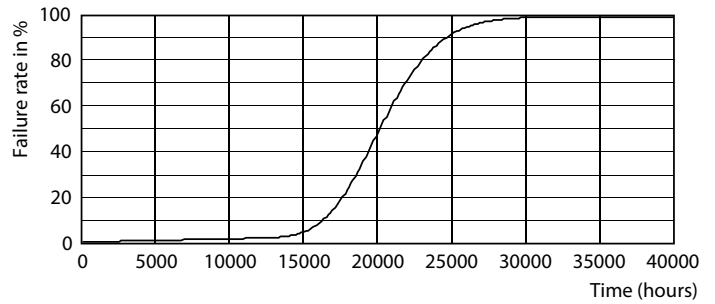

Dimensional drawing

DN020B G3 LED20/NW 23W 220-240V D200 GM

Photometric data

Downlight DN020 G3 NW 23W D200 GM

Downlight DN020 G3 NW 23W D200 GM

Essential SmartBright LED Downlight

Lifetime

L70B50 20K-LMP