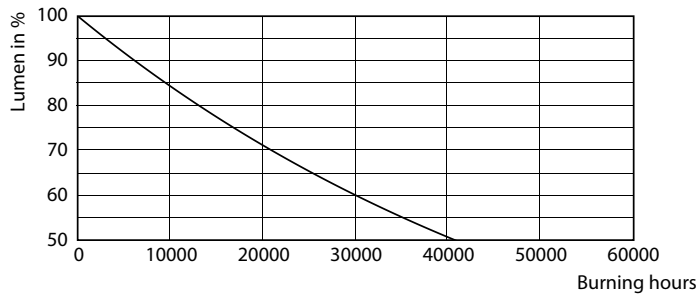

Initial performance (IEC compliant)	
Initial luminous flux (system flux)	2000 lm
Initial LED luminaire efficacy	86,00 lm/W
Lamp colour temperature	4000 K
Colour Rendering Index	80
Initial chromaticity	(0.3818, 0.3797) 6
Initial input power	23 W

Dimensional drawing

DN020B G3 LED20/NW 23W 220-240V D200 GM

Photometric data

Downlight DN020 G3 NW 23W D200 GM

Downlight DN020 G3 NW 23W D200 GM

Essential SmartBright LED Downlight

Lifetime

L70B50 20K-LMP