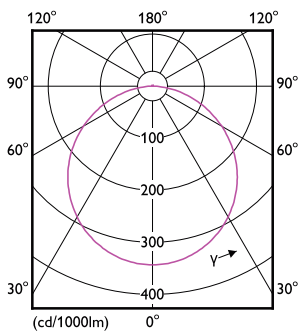

Optical cover/lens finish	Frosted
Overall length	105 mm
Overall width	105 mm
Overall height	38 mm
Overall diameter	225 mm
Colour	White
Dimensions (height x width x depth)	38 x 105 x 105 mm

Approval and application	
Ingress protection code	IP20 [Finger-protected]
Mech. impact protection code	IK03 [0.3 J]

Dimensional drawing

DN020B G3 LED20/NW 23W 220-240V D200 GM

Photometric data

Downlight DN020 G3 NW 23W D200 GM

Downlight DN020 G3 NW 23W D200 GM

Essential SmartBright LED Downlight

Lifetime

L70B50 20K-LMP