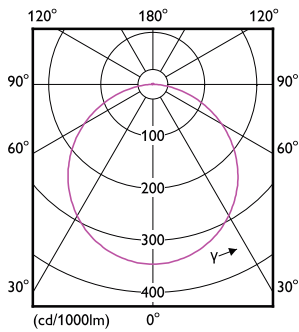

Optical cover/lens finish	Frosted
Overall length	140 mm
Overall width	140 mm
Overall height	33 mm
Overall diameter	115 mm
Colour	White
Dimensions (height x width x depth)	33 x 140 x 140 mm

Approval and application	
Ingress protection code	IP20 [Finger-protected]
Mech. impact protection code	IK03 [0.3 J]

Dimensional drawing

DN020B G3 LED6/CW 7W 220-240V D100 GM

Photometric data

Downlight DN020 G3 CW 7W D100 GM

Downlight DN020 G3 CW 7W D100 GM

Essential SmartBright LED Downlight

Lifetime

L70B50 20K-LMP