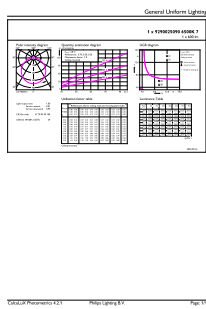

Optical cover/lens finish	Frosted
Overall length	140 mm
Overall width	140 mm
Overall height	33 mm
Overall diameter	115 mm
Colour	White
Dimensions (height x width x depth)	33 x 140 x 140 mm

Approval and application	
Ingress protection code	IP20 [Finger-protected]
Mech. impact protection code	IK03 [0.3 J]

Dimensional drawing

DN020B G3 LED6/CW 7W 220-240V D100 GM

Photometric data

Downlight DN020 G3 CW 7W D100 GM

Downlight DN020 G3 CW 7W D100 GM

Essential SmartBright LED Downlight

Lifetime

L70B50 20K-LMP