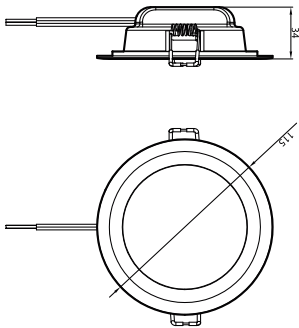

Essential SmartBright LED Downlight

Power consumption tolerance	+/-10%
Over time performance (IEC compliant)	
Driver failure rate at 5,000 hours	1.6 %
Median useful life L70B50	20000 h
Application conditions	
Ambient temperature range	-20 to +40 °C
Product data	
Full product code	871869977911500

Order product name	DN020B G3 LED6/CW 7W 220-240V D100 GM
EAN/UPC – product	8718699779115
Order code	929002509008
SAP numerator – quantity per pack	1
Numerator – packs per outer box	50
SAP material	929002509008
Net Weight (Piece)	0.067 kg

Dimensional drawing

DN020B G3 LED6/CW 7W 220-240V D100 GM