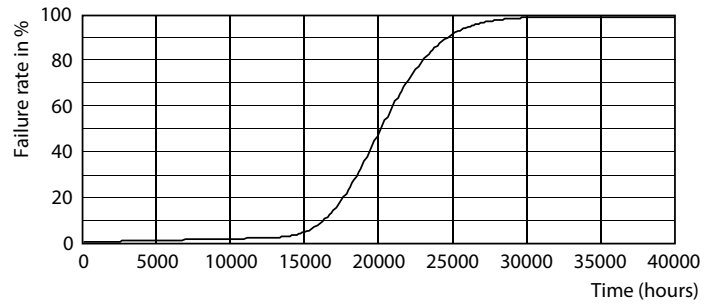

Dimensional drawing

DN020B G3 LED6/CW 7W 220-240V D100 GM

Photometric data

Downlight DN020 G3 CW 7W D100 GM

Downlight DN020 G3 CW 7W D100 GM

Essential SmartBright LED Downlight

Lifetime

L70B50 20K-LMP