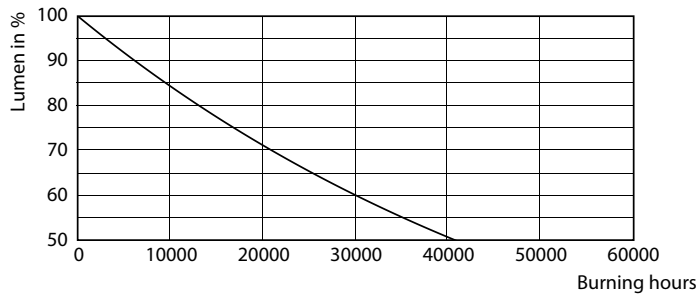

Initial performance (IEC compliant)	
Initial luminous flux (system flux)	600 lm
Initial LED luminaire efficacy	85.00 lm/W
Lamp colour temperature	6500 K
Colour Rendering Index	80
Initial chromaticity	(0.3123, 0.3283) 6
Initial input power	7 W

Dimensional drawing

DN020B G3 LED6/CW 7W 220-240V D100 GM

Photometric data

Downlight DN020 G3 CW 7W D100 GM

Downlight DN020 G3 CW 7W D100 GM

Essential SmartBright LED Downlight

Lifetime

L70B50 20K-LMP