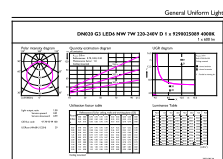

Downlight DN020 G3 NW 7W D100 GM