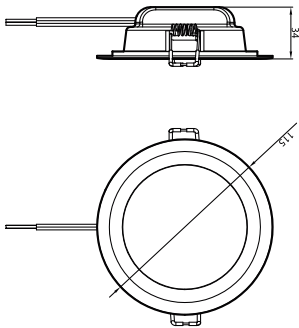

Essential SmartBright LED Downlight

Power consumption tolerance	+/-10%
Over time performance (IEC compliant)	
Driver failure rate at 5,000 hours	1.6 %
Median useful life L70B50	20000 h
Application conditions	
Ambient temperature range	-20 to +40 °C
Product data	
Full product code	871869977909200

Order product name	DN020B G3 LED6/NW 7W 220-240V D100 GM
EAN/UPC – product	8718699779092
Order code	929002508908
SAP numerator – quantity per pack	1
Numerator – packs per outer box	50
SAP material	929002508908
Net Weight (Piece)	0.067 kg

Dimensional drawing

DN020B G3 LED6/NW 7W 220-240V D100 GM