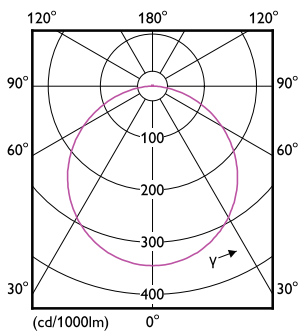

Photometric data

Downlight DN020 G3 NW 7W D100 GM

Downlight DN020 G3 NW 7W D100 GM