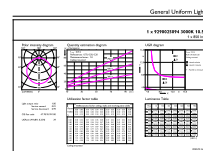

Optical cover/lens finish	Frosted
Overall length	165 mm
Overall width	165 mm
Overall height	38 mm
Overall diameter	140 mm
Colour	White
Dimensions (height x width x depth)	38 x 165 x 165 mm
Approval and application	
Ingress protection code	IP20 [Finger-protected]
Mech. impact protection code	IK03 [0.3 J]
Initial performance (IEC compliant)	
Initial luminous flux (system flux)	850 lm
Initial LED luminaire efficacy	80.00 lm/W
Lamp colour temperature	3000 K
Colour Rendering Index	80
Initial chromaticity	(0.4339, 0.4033) 6
Initial input power	10.5 W

Dimensional drawing

DN020B G3 LED9/WW 10.5W 220-240V D125 GM

Photometric data

Downlight DN020 G3 WW 10,5W D125 GM

General Uniform Lighting

Downlight DN020 G3 WW 10,5W D125 GM

Essential SmartBright LED Downlight