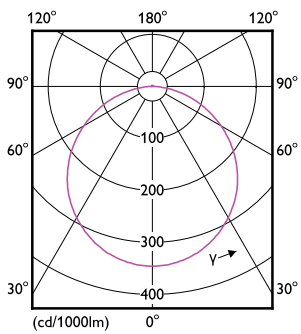

Photometric data

Downlight DN020 G3 WW 10,5W D125 GM

General Uniform Lighting

Downlight DN020 G3 WW 10,5W D125 GM