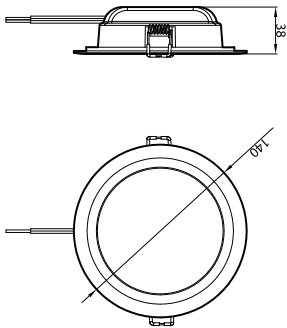

Essential SmartBright LED Downlight

Power consumption tolerance	+/-10%
Over time performance (IEC compliant)	
Driver failure rate at 5,000 hours	1.6 %
Median useful life L70B50	20000 h
Application conditions	
Ambient temperature range	-20 to +40 °C
Product data	
Full product code	871869977919100

Order product name	DN020B G3 LED9/WW 10.5W 220-240V D125 GM
EAN/UPC – product	8718699779191
Order code	929002509408
SAP numerator – quantity per pack	1
Numerator – packs per outer box	30
SAP material	929002509408
Net Weight (Piece)	0.100 kg

Dimensional drawing

DN020B G3 LED9/WW 10.5W 220-240V D125 GM