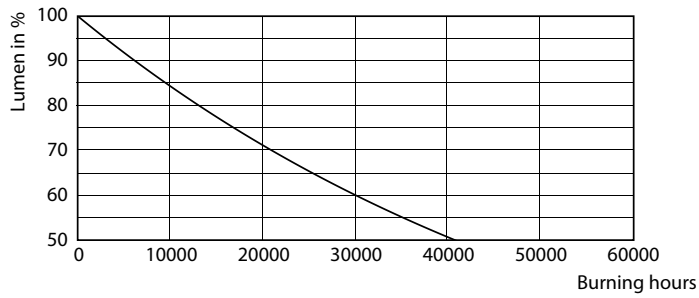

Essential SmartBright LED Downlight

Lifetime

L70B50 20K-LMP

L70B50 20K-LED