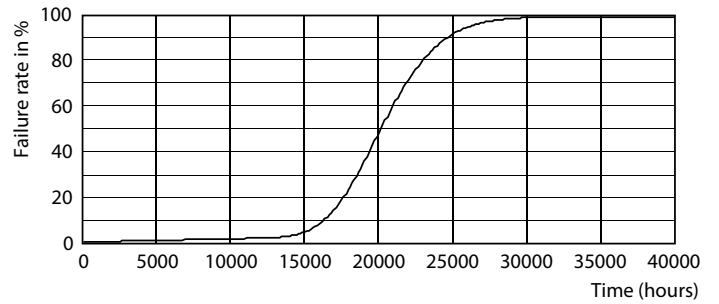

Essential SmartBright LED Downlight

Lifetime

L70B50 20K-LMP

L70B50 20K-LED