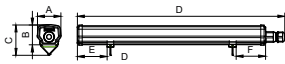

GreenUp Waterproof

Init. Corr. Color Temperature	4000 K
Init. Color Rendering Index	>80
Initial input power	15 W
Power consumption tolerance	+/-10%

Application conditions

Ambient temperature range	-20 to +45 °C

Product data

Full product code	871016336312799

Order product name	WT158C LED18S/840 PSU L600 GM
EAN/UPC - Product	8710163363127
Order code	911401895380
Numerator - Quantity Per Pack	1
Numerator - Packs per outer box	12
Material Nr. (12NC)	911401895380
Net Weight (Piece)	0.380 kg

Dimensional drawing

WT158C

Length	A	B	C	D	E	F
1000	84	84	84	84	100	100
1200	84	84	84	84	100	100
1500	84	84	84	84	100	100

WT158C LED18S/840 PSU L600 GM