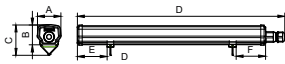

GreenUp Waterproof

Init. Corr. Color Temperature	6500 K
Init. Color Rendering Index	>80
Initial input power	15 W
Power consumption tolerance	+/-10%

Application conditions

Ambient temperature range	-20 to +45 °C

Product data

Full product code	871016336318999

Order product name	WT158C LED18S/865 PSU L600 GM
EAN/UPC - Product	8710163363189
Order code	911401895980
Numerator - Quantity Per Pack	1
Numerator - Packs per outer box	12
Material Nr. (12NC)	911401895980
Net Weight (Piece)	0.380 kg

Dimensional drawing

WT158C

Length	A	B	C	D	E	F
1000	48	48	48	200	100	100
1200	48	48	48	240	120	120
1500	48	48	48	300	150	150

WT158C LED18S/865 PSU L600 GM