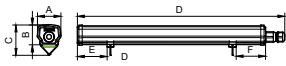

GreenUp Waterproof

Init. Corr. Color Temperature	6500 K
Init. Color Rendering Index	>80
Initial input power	15 W
Power consumption tolerance	+/-10%

Application conditions

Ambient temperature range	-20 to +45 °C

Product data

Full product code	871016336319699

Order product name	WT158C LED18S/865 PSU TW1 L600 GM
EAN/UPC - Product	8710163363196
Order code	911401896080
Numerator - Quantity Per Pack	1
Numerator - Packs per outer box	12
Material Nr. (12NC)	911401896080
Net Weight (Piece)	0.420 kg

Dimensional drawing

WT158C

Length	A	B	C	D	E	F
1000	48	48	48	200	100	100
1200	48	48	48	240	120	120
1500	48	48	48	300	150	150

WT158C LED18S/865 PSU TW1 L600 GM