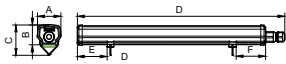

GreenUp Waterproof

Init. Corr. Color Temperature	4000 K
Init. Color Rendering Index	>80
Initial input power	20 W
Power consumption tolerance	+/-10%

Application conditions

Ambient temperature range	-20 to +45 °C

Product data

Full product code	871016336325799

Order product name	WT158C LED25S/840 PSU TW1 L1200 GM
EAN/UPC - Product	8710163363257
Order code	911401896680
Numerator - Quantity Per Pack	1
Numerator - Packs per outer box	12
Material Nr. (12NC)	911401896680
Net Weight (Piece)	0.800 kg

Dimensional drawing

WT158C

Length	A	B	C	D	E	F
1200	66	66	66	257	102 100	102 100
1500	66	66	66	307	252 250	252 250
2400	66	66	66	507	452 450	452 450

WT158C LED25S/840 PSU TW1 L1200 GM