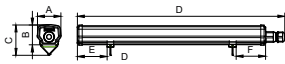

GreenUp Waterproof

Init. Corr. Color Temperature	4000 K
Init. Color Rendering Index	>80
Initial input power	30 W
Power consumption tolerance	+/-10%

Application conditions

Ambient temperature range	-20 to +45 °C

Product data

Full product code	871016336314199

Order product name	WT158C LED36S/840 PSU L1200 GM
EAN/UPC - Product	8710163363141
Order code	911401895580
Numerator - Quantity Per Pack	1
Numerator - Packs per outer box	12
Material Nr. (12NC)	911401895580
Net Weight (Piece)	0.750 kg

Dimensional drawing

WT158C

Length	A	B	C	D	E	F
1200	66	66	66	871	102 100	102 100
1200	66	66	66	1067	209 207	209 207
1200	66	66	66	1667	309 307	309 307

WT158C LED36S/840 PSU L1200 GM