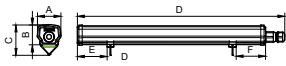

GreenUp Waterproof

Init. Corr. Color Temperature	4000 K
Init. Color Rendering Index	>80
Initial input power	30 W
Power consumption tolerance	+/-10%

Application conditions

Ambient temperature range	-20 to +45 °C

Product data

Full product code	871016336315899

Order product name	WT158C LED36S/840 PSU TW1 L1200 GM
EAN/UPC - Product	8710163363158
Order code	911401895680
Numerator - Quantity Per Pack	1
Numerator - Packs per outer box	12
Material Nr. (12NC)	911401895680
Net Weight (Piece)	0.800 kg

Dimensional drawing

WT158C

Length	A	B	C	D	E	F
1200	66	66	66	871	102 100	102 100
1200	66	66	66	1007	209 207	209 207
1200	66	66	66	1007	102 100	102 100

WT158C LED36S/840 PSU TW1 L1200 GM