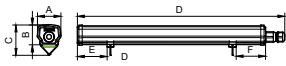

GreenUp Waterproof

Init. Corr. Color Temperature	4000 K
Init. Color Rendering Index	>80
Initial input power	46 W
Power consumption tolerance	+/-10%

Application conditions

Ambient temperature range	-20 to +45 °C

Product data

Full product code	871016336316599

Order product name	WT158C LED56S/840 PSU L1500 GM
EAN/UPC - Product	8710163363165
Order code	911401895780
Numerator - Quantity Per Pack	1
Numerator - Packs per outer box	12
Material Nr. (12NC)	911401895780
Net Weight (Piece)	0.950 kg

Dimensional drawing

WT158C

Length	A	B	C	D	E	F
1000	66	66	66	871	100	100
1200	66	66	66	1067	100	100
1500	66	66	66	1367	100	100

WT158C LED56S/840 PSU L1500 GM