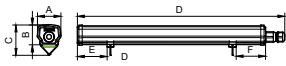

GreenUp Waterproof

Init. Corr. Color Temperature	6500 K
Init. Color Rendering Index	>80
Initial input power	46 W
Power consumption tolerance	+/-10%

Application conditions

Ambient temperature range	-20 to +45 °C

Product data

Full product code	871016336322699

Order product name	WT158C LED56S/865 PSU L1500 GM
EAN/UPC - Product	8710163363226
Order code	911401896380
Numerator - Quantity Per Pack	1
Numerator - Packs per outer box	12
Material Nr. (12NC)	911401896380
Net Weight (Piece)	0.950 kg

Dimensional drawing

WT158C

Length	A	B	C	D	E	F
1500	66	66	66	871	102 100	102 100
1200	66	66	66	697	847 845	847 845
900	66	66	66	423	573 571	573 571

WT158C LED56S/865 PSU L1500 GM