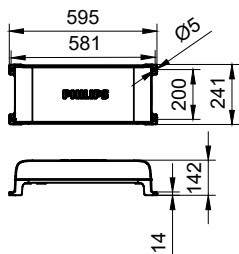

Product data

General information		Overall height	
Protection class IEC	Safety class I	Overall height	142 mm
CE mark	CE mark	Approval and application	
Material	Aluminum	Ingress protection code	IP66 [Dust penetration-protected, jet-proof]
Angle	0°	Mech. impact protection code	IK08 [5 J vandal-protected]
Accessory color	Gray	Product data	
Operating and electrical		Order product name	EVP632 S 220-240 770W FIX
Input Voltage	220 to 240 V	Order code	911401640508
Input Frequency	50 or 60 Hz	Numerator - Quantity Per Pack	1
Mechanical and housing		Numerator - Packs per outer box	2
Overall length	595 mm	Material Nr. (12NC)	911401640508
Overall width	241 mm	Net Weight (Piece)	4.990 kg

Dimensional drawing

EVP632 S 220-240 770W FIX