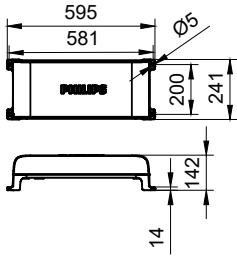

Mechanical and housing	
Overall length	595 mm
Overall width	241 mm

Overall height	142 mm
----------------	--------

Approval and application	
Ingress protection code	IP66 [ Dust penetration-protected, jet-proof]
Mech. impact protection code	IK08 [ 5 J vandal-protected]

Product data	
Order product name	EVP632 S 220-240 820W PSR
Order code	911401616808
Numerator - Quantity Per Pack	1
Numerator - Packs per outer box	2
Material Nr. (12NC)	911401616808
Net Weight (Piece)	4.990 kg

Dimensional drawing

EVP632 S 220-240 820W PSR