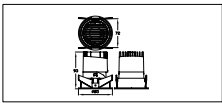

GreenUp hospitality spot

Initial performance (IEC compliant)

Initial luminous flux (system flux)	770 lm
Luminous flux tolerance	+/-10%
Initial LED luminaire efficacy	96 lm/W
Init. Corr. Color Temperature	2700 K
Init. Color Rendering Index	>90
Initial chromaticity	-
Initial input power	11 W
Power consumption tolerance	+/-10%

Application conditions

Ambient temperature range	-20 to +40 °C

Product data

Order product name	RS318B P11 927 PSD-E MB D
Order code	911401506832
Numerator - Quantity Per Pack	1
Numerator - Packs per outer box	16
Material Nr. (12NC)	911401506832
Net Weight (Piece)	0.021 kg

Dimensional drawing

RS318B P11 927 PSD-E MB D