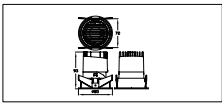

GreenUp hospitality spot

Initial performance (IEC compliant)

Initial luminous flux (system flux)	660 lm
Luminous flux tolerance	+/-10%
Initial LED luminaire efficacy	96 lm/W
Init. Corr. Color Temperature	2700 K
Init. Color Rendering Index	>90
Initial chromaticity	-
Initial input power	11 W
Power consumption tolerance	+/-10%

Application conditions

Ambient temperature range	-20 to +40 °C

Product data

Order product name	RS318B P11 927 PSD-E NB D
Order code	911401506932
Numerator - Quantity Per Pack	1
Numerator - Packs per outer box	16
Material Nr. (12NC)	911401506932
Net Weight (Piece)	0.021 kg

Dimensional drawing

RS318B P11 927 PSD-E NB D