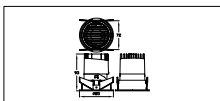

GreenUp hospitality spot

Initial performance (IEC compliant)

Initial luminous flux (system flux)	60 lm
Luminous flux tolerance	+/-10%
Initial LED luminaire efficacy	96 lm/W
Init. Corr. Color Temperature	2700 K
Init. Color Rendering Index	>90
Initial chromaticity	-
Initial input power	11 W
Power consumption tolerance	+/-10%

Application conditions

Ambient temperature range	+20 to +40 °C

Product data

Order product name	RS318B P11 927 PSD-E NB S
Order code	911401592422
Numerator - Quantity Per Pack	1
Numerator - Packs per outer box	16
Material Nr. (12NC)	911401592422
Net Weight (Piece)	0.031 kg

Dimensional drawing

RS318B P11 927 PSD-E NB S