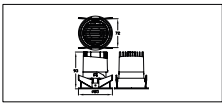

GreenUp hospitality spot

Initial performance (IEC compliant)

Initial luminous flux (system flux)	770 lm
Luminous flux tolerance	+/-10%
Initial LED luminaire efficacy	96 lm/W
Init. Corr. Color Temperature	2700 K
Init. Color Rendering Index	>90
Initial chromaticity	-
Initial input power	11 W
Power consumption tolerance	+/-10%

Application conditions

Ambient temperature range	-20 to +40 °C

Product data

Order product name	RS318B P11 927 PSD-E WB D
Order code	911401506732
Numerator - Quantity Per Pack	1
Numerator - Packs per outer box	16
Material Nr. (12NC)	911401506732
Net Weight (Piece)	0.021 kg

Dimensional drawing

RS318B P11 927 PSD-E WB D