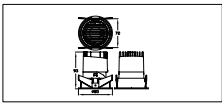

GreenUp hospitality spot

Initial performance (IEC compliant)

Initial luminous flux (system flux)	70 lm
Luminous flux tolerance	+/-10%
Initial LED luminaire efficacy	96 lm/W
Init. Corr. Color Temperature	2700 K
Init. Color Rendering Index	>90
Initial chromaticity	-
Initial input power	11 W
Power consumption tolerance	+/-10%

Application conditions

Ambient temperature range	+20 to +40 °C

Product data

Order product name	RS318B P11 927 PSR-E MB S
Order code	911401593722
Numerator - Quantity Per Pack	1
Numerator - Packs per outer box	16
Material Nr. (12NC)	911401593722
Net Weight (Piece)	0.031 kg

Dimensional drawing

RS318B P11 927 PSR-E MB S