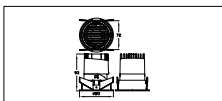

GreenUp hospitality spot

Initial performance (IEC compliant)

Initial luminous flux (system flux)	660 lm
Luminous flux tolerance	+/-10%
Initial LED luminaire efficacy	96 lm/W
Init. Corr. Color Temperature	2700 K
Init. Color Rendering Index	>90
Initial chromaticity	-
Initial input power	11 W
Power consumption tolerance	+/-10%

Application conditions

Ambient temperature range	-20 to +40 °C

Product data

Order product name	RS318B P11 927 PSR-E NB D
Order code	911401505732
Numerator - Quantity Per Pack	1
Numerator - Packs per outer box	16
Material Nr. (12NC)	911401505732
Net Weight (Piece)	0.021 kg

Dimensional drawing

RS318B P11 927 PSR-E NB D