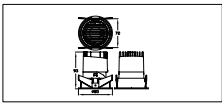

GreenUp hospitality spot

Initial performance (IEC compliant)

Initial luminous flux (system flux)	60 lm
Luminous flux tolerance	+/-10%
Initial LED luminaire efficacy	96 lm/W
Init. Corr. Color Temperature	2700 K
Init. Color Rendering Index	>90
Initial chromaticity	-
Initial input power	11 W
Power consumption tolerance	+/-10%

Application conditions

Ambient temperature range	+20 to +40 °C

Product data

Order product name	RS318B P11 927 PSR-E NB S
Order code	911401593622
Numerator - Quantity Per Pack	1
Numerator - Packs per outer box	16
Material Nr. (12NC)	911401593622
Net Weight (Piece)	0.031 kg

Dimensional drawing

RS318B P11 927 PSR-E NB S