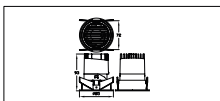

GreenUp hospitality spot

Initial performance (IEC compliant)

Initial luminous flux (system flux)	70 lm
Luminous flux tolerance	+/-10%
Initial LED luminaire efficacy	101 lm/W
Init. Corr. Color Temperature	3000 K
Init. Color Rendering Index	>90
Initial chromaticity	-
Initial input power	11 W
Power consumption tolerance	+/-10%

Application conditions

Ambient temperature range	+20 to +40 °C

Product data

Order product name	RS318B P11 930 PSD-E MB S
Order code	911401592822
Numerator - Quantity Per Pack	1
Numerator - Packs per outer box	16
Material Nr. (12NC)	911401592822
Net Weight (Piece)	0.031 kg

Dimensional drawing

RS318B P11 930 PSD-E MB S