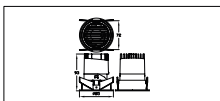

GreenUp hospitality spot

Initial performance (IEC compliant)

Initial luminous flux (system flux)	770 lm
Luminous flux tolerance	+/-10%
Initial LED luminaire efficacy	101 lm/W
Init. Corr. Color Temperature	3000 K
Init. Color Rendering Index	>90
Initial chromaticity	-
Initial input power	11 W
Power consumption tolerance	+/-10%

Application conditions

Ambient temperature range	-20 to +40 °C

Product data

Order product name	RS318B P11 930 PSD-E WB D
Order code	911401506432
Numerator - Quantity Per Pack	1
Numerator - Packs per outer box	16
Material Nr. (12NC)	911401506432
Net Weight (Piece)	0.021 kg

Dimensional drawing

RS318B P11 930 PSD-E WB D