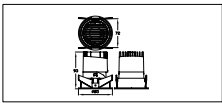

GreenUp hospitality spot

Initial performance (IEC compliant)

Initial luminous flux (system flux)	70 lm
Luminous flux tolerance	+/-10%
Initial LED luminaire efficacy	101 lm/W
Init. Corr. Color Temperature	3000 K
Init. Color Rendering Index	>90
Initial chromaticity	-
Initial input power	11 W
Power consumption tolerance	+/-10%

Application conditions

Ambient temperature range	+20 to +40 °C

Product data

Order product name	RS318B P11 930 PSD-E WB S
Order code	911401592922
Numerator - Quantity Per Pack	1
Numerator - Packs per outer box	16
Material Nr. (12NC)	911401592922
Net Weight (Piece)	0.031 kg

Dimensional drawing

RS318B P11 930 PSD-E WB S