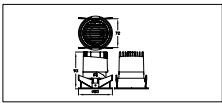

GreenUp hospitality spot

Initial performance (IEC compliant)

Initial luminous flux (system flux)	70 lm
Luminous flux tolerance	+/-10%
Initial LED luminaire efficacy	101 lm/W
Init. Corr. Color Temperature	3000 K
Init. Color Rendering Index	>90
Initial chromaticity	-
Initial input power	11 W
Power consumption tolerance	+/-10%

Application conditions

Ambient temperature range	+20 to +40 °C

Product data

Order product name	RS318B P11 930 PSR-E MB S
Order code	911401594022
Numerator - Quantity Per Pack	1
Numerator - Packs per outer box	16
Material Nr. (12NC)	911401594022
Net Weight (Piece)	0.031 kg

Dimensional drawing

RS318B P11 930 PSR-E MB S