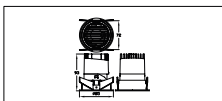

GreenUp hospitality spot

Initial performance (IEC compliant)

Initial luminous flux (system flux)	660 lm
Luminous flux tolerance	+/-10%
Initial LED luminaire efficacy	101 lm/W
Init. Corr. Color Temperature	3000 K
Init. Color Rendering Index	>90
Initial chromaticity	-
Initial input power	11 W
Power consumption tolerance	+/-10%

Application conditions

Ambient temperature range	-20 to +40 °C

Product data

Order product name	RS318B P11 930 PSR-E NB D
Order code	911401505432
Numerator - Quantity Per Pack	1
Numerator - Packs per outer box	16
Material Nr. (12NC)	911401505432
Net Weight (Piece)	0.021 kg

Dimensional drawing

RS318B P11 930 PSR-E NB D