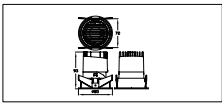

GreenUp hospitality spot

Initial performance (IEC compliant)

Initial luminous flux (system flux)	60 lm
Luminous flux tolerance	+/-10%
Initial LED luminaire efficacy	101 lm/W
Init. Corr. Color Temperature	3000 K
Init. Color Rendering Index	>90
Initial chromaticity	-
Initial input power	11 W
Power consumption tolerance	+/-10%

Application conditions

Ambient temperature range	+20 to +40 °C

Product data

Order product name	RS318B P11 930 PSR-E NB S
Order code	911401593922
Numerator - Quantity Per Pack	1
Numerator - Packs per outer box	16
Material Nr. (12NC)	911401593922
Net Weight (Piece)	0.031 kg

Dimensional drawing

RS318B P11 930 PSR-E NB S